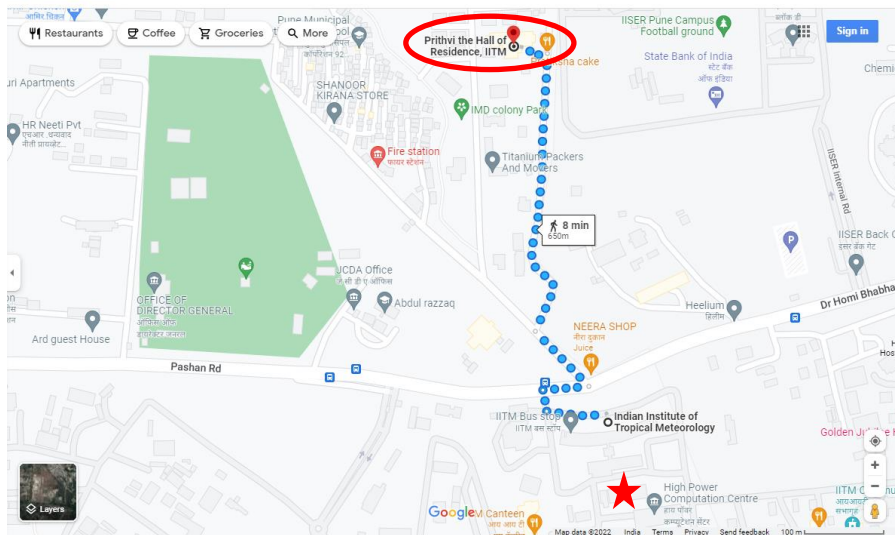

How to reach

By train, the Pune Railway station is 14 km away from the IITM.

By flight, Pune airport is situated at Lohegaon, 15 km away from the city centre.

By bus, Swargate Bus Station is 9 km away from the IITM.

★ →Venue-Aryabhata conference hall, 2nd floor library building, IITM pune-411008